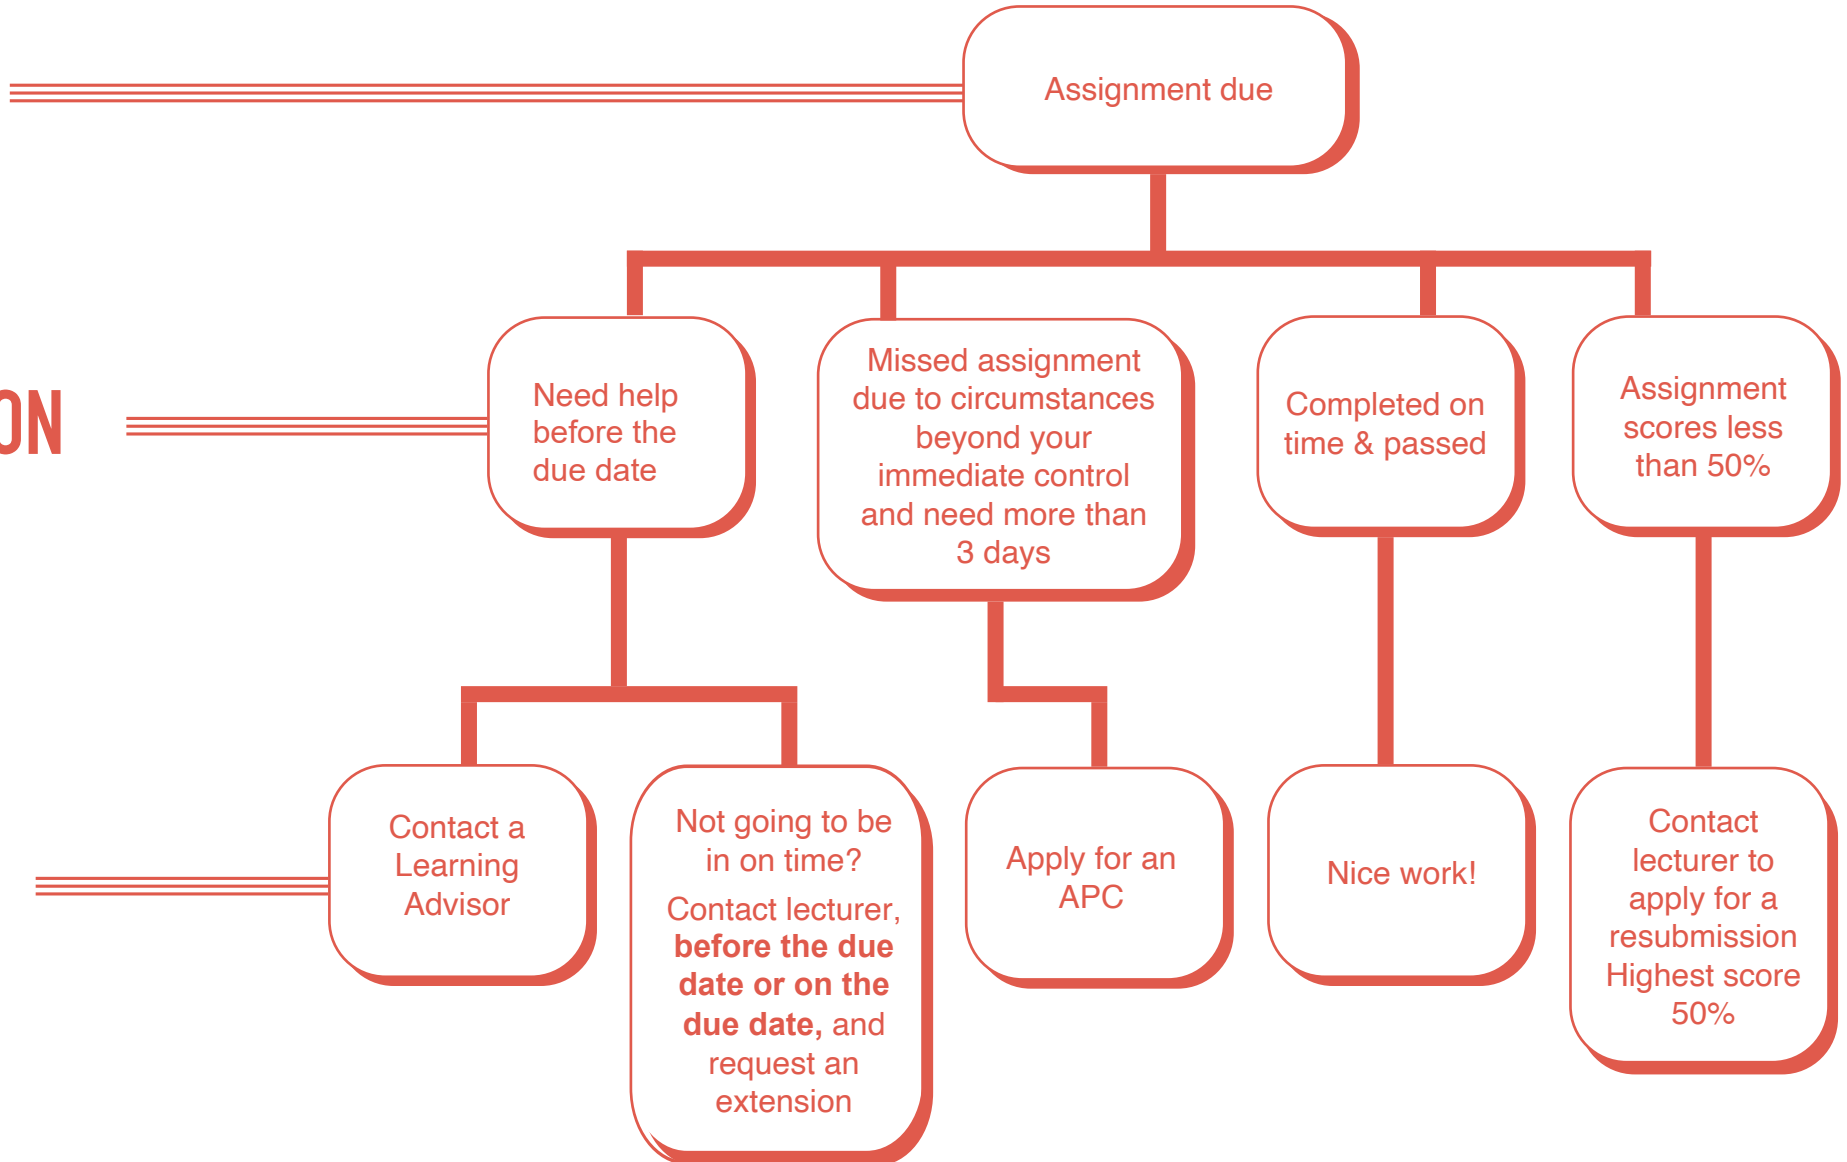

STUDENT EXTENSIONS

EVENT

Assignment due

SITUATION

Need help before the due date

Missed assignment due to circumstances beyond your immediate control and need more than 3 days

Completed on time & passed

Assignment scores less than 50%

ACTION

Contact a Learning Advisor

Not going to be in on time?
Contact lecturer, **before the due date or on the due date**, and request an extension

Apply for an APC

Nice work!

Contact lecturer to apply for a resubmission
Highest score 50%