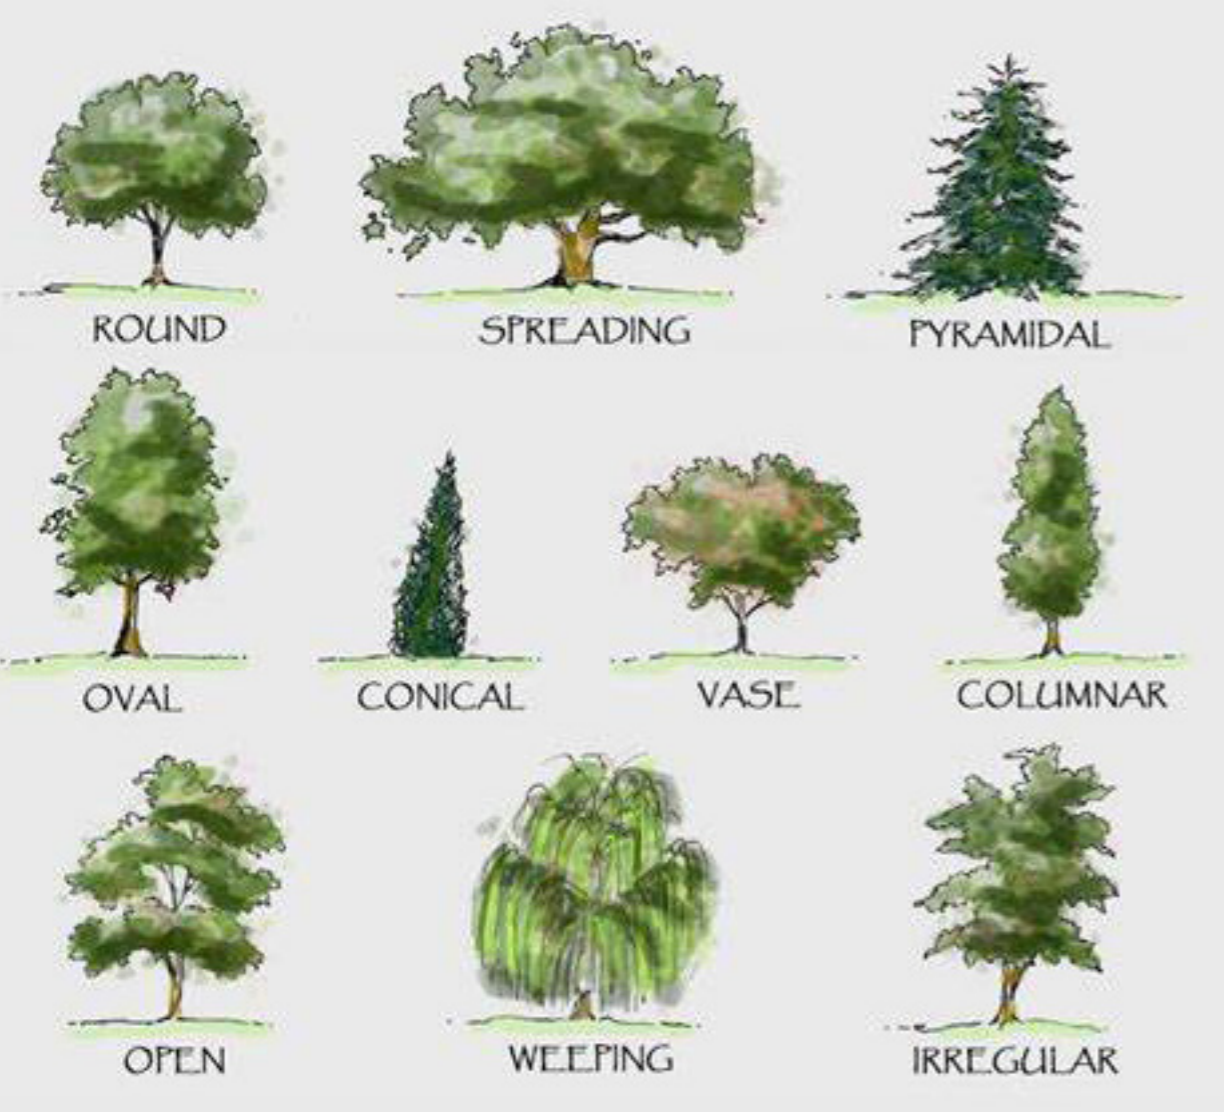

LAND5021

Studio

Design with Plants - lecture and field study

9/5/2022

habit and form

texture

colour

An aerial photograph of a dense, lush green forest. The trees are packed closely together, creating a textured canopy of various shades of green. A white rectangular box is overlaid on the right side of the image, containing the text "shades of green" in a bold, black, sans-serif font.

shades of green

formal vs. informal

landscape art

topography & bathymetry

**concept plans:
context
materiality
aspect
layering**

illustrative elevations

illustrative perspectives