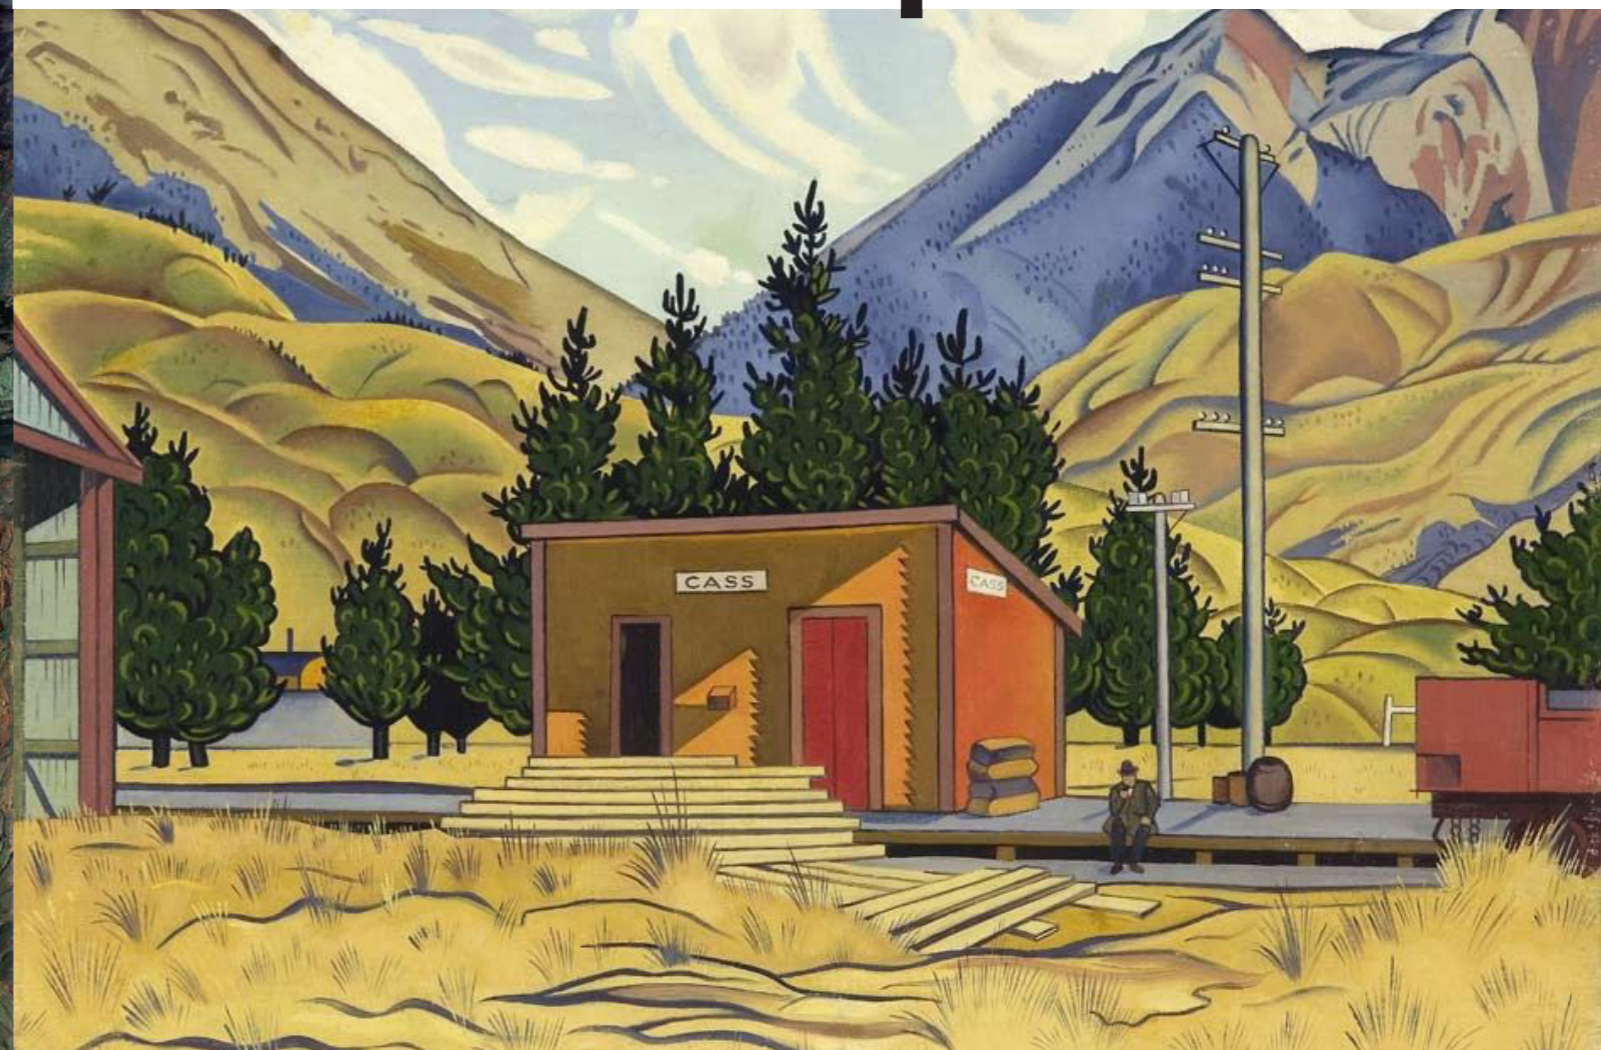

LAND5021

Studio

Design with Plants - lecture and field study

9/5/2022

habit and form

texture

colour

An aerial photograph of a dense, lush green forest. The trees are packed closely together, creating a textured canopy of various shades of green. A white rectangular box is overlaid on the right side of the image, containing the text "shades of green" in a bold, black, sans-serif font.

shades of green

formal vs. informal

landscape art

topography & bathymetry

**concept plans:
context
materiality
aspect
layering**

illustrative elevations

illustrative perspectives