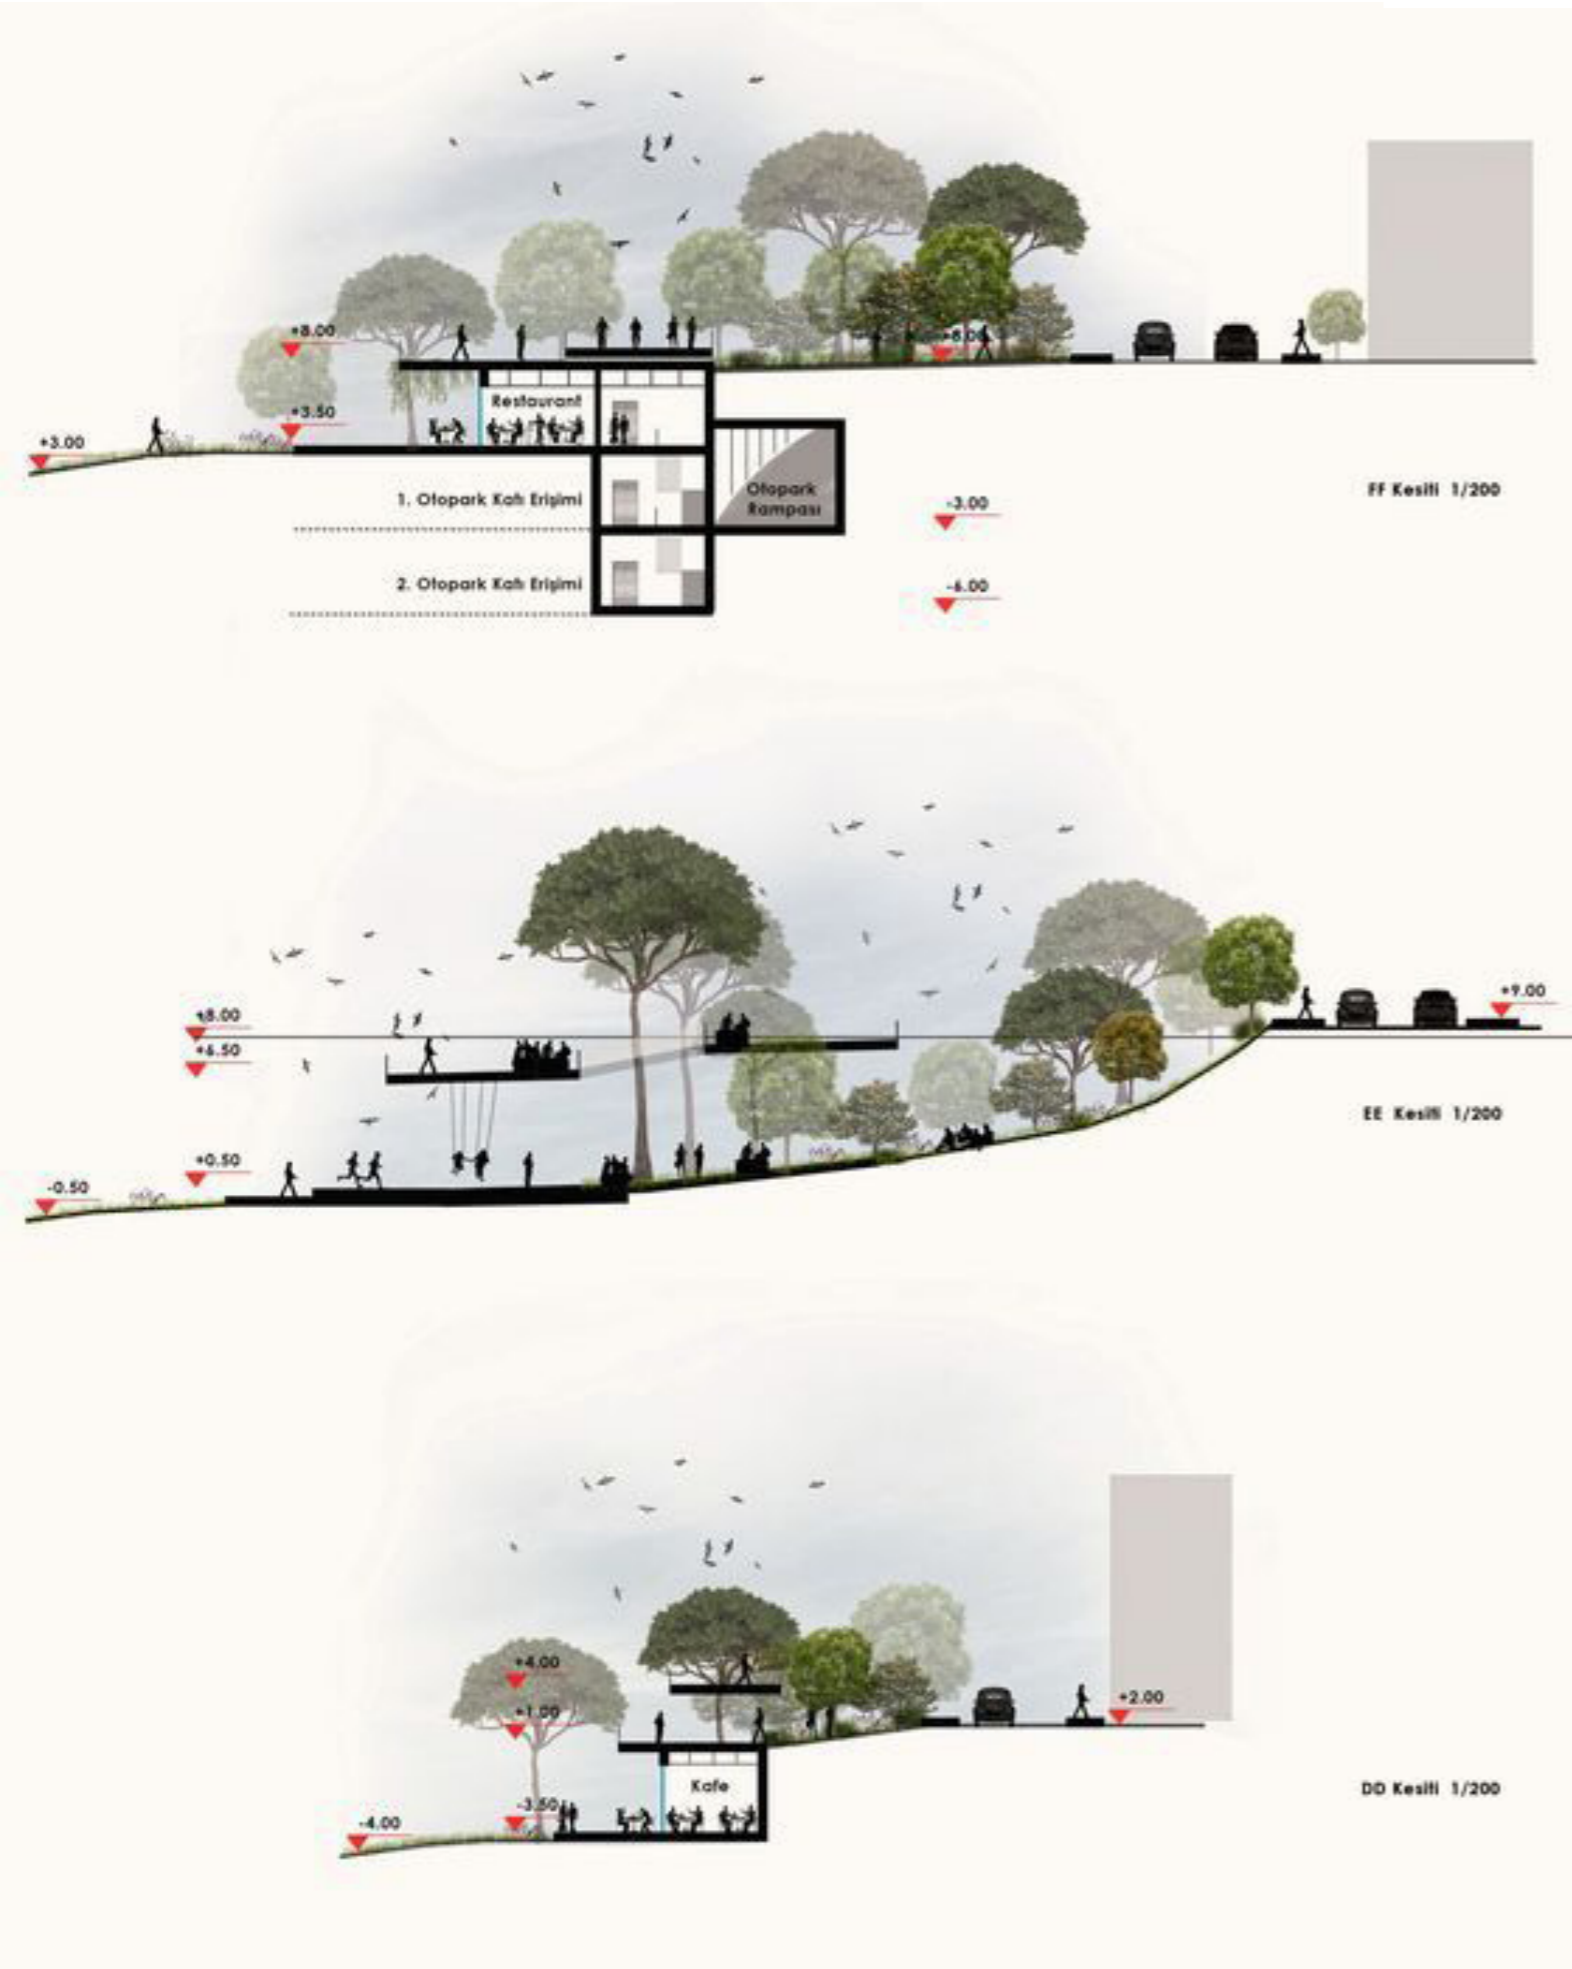

LAND5021

Studio

Design with Plants - lecture and field study

9/5/2022

habit and form

texture

colour

An aerial photograph of a dense, lush green forest. The trees are packed closely together, creating a textured canopy of various shades of green. A white rectangular box is overlaid on the right side of the image, containing the text "shades of green" in a bold, black, sans-serif font.

shades of green

formal vs. informal

landscape art

topography & bathymetry

**concept plans:
context
materiality
aspect
layering**

illustrative elevations

illustrative perspectives