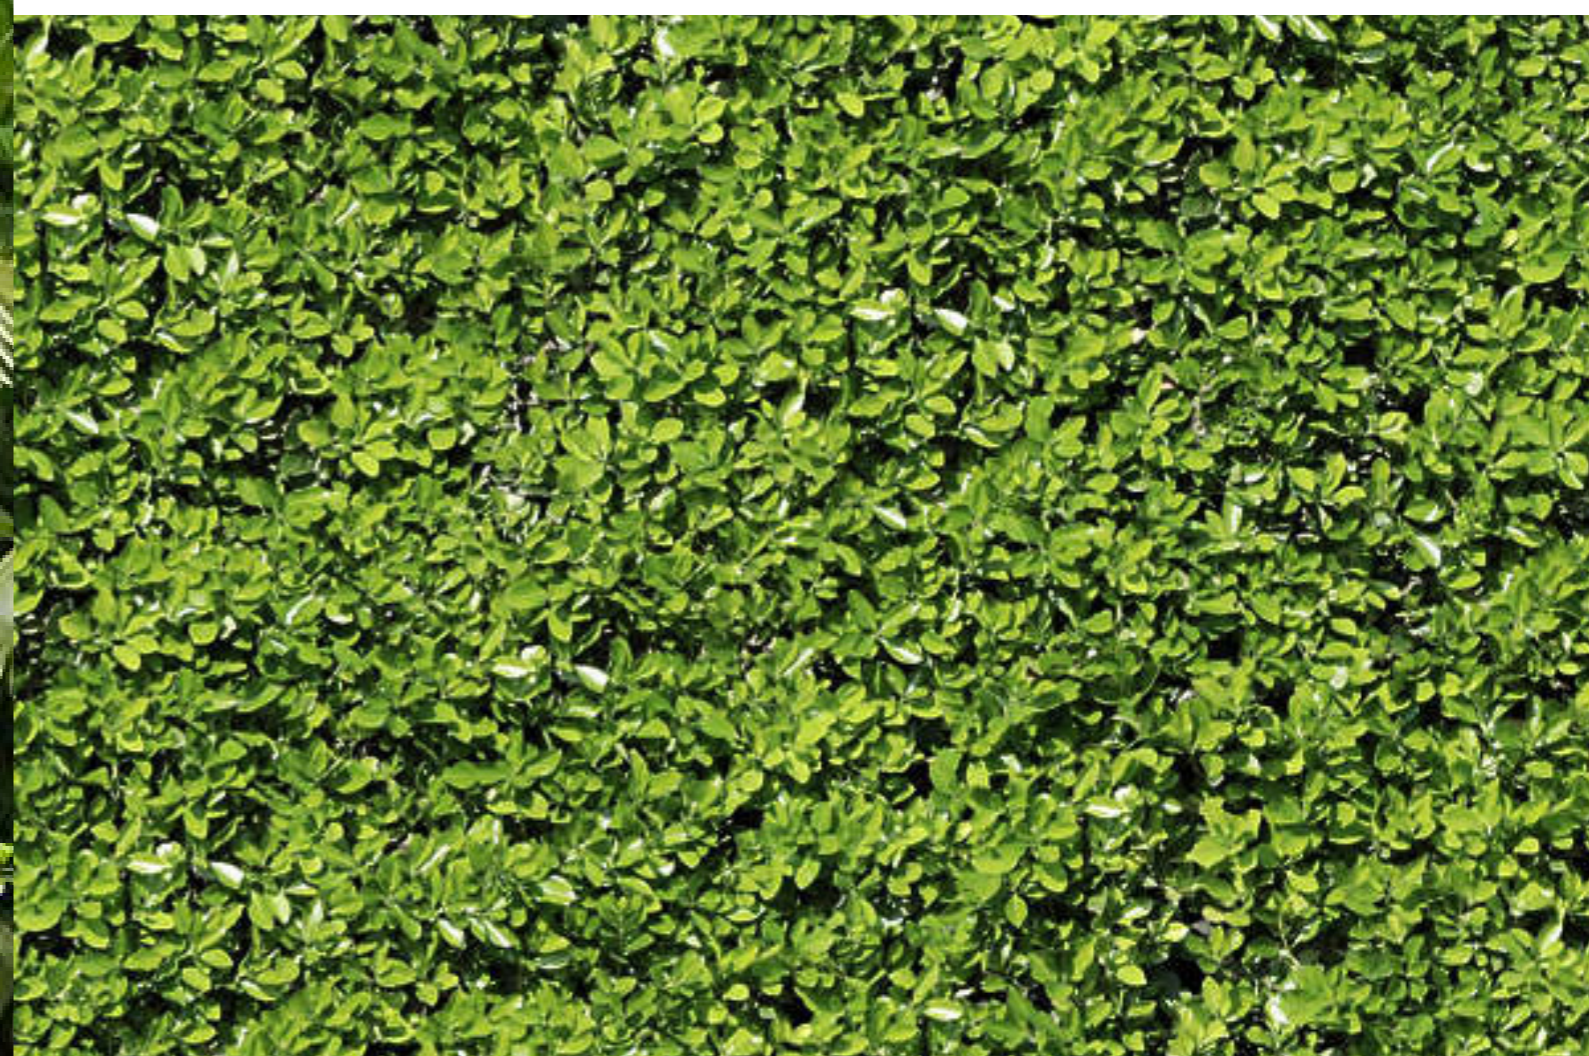

LAND5021

Studio

Design with Plants - lecture and field study

9/5/2022

habit and form

texture

colour

An aerial photograph of a dense, lush green forest. The trees are packed closely together, creating a textured canopy of various shades of green. A white rectangular box is overlaid on the right side of the image, containing the text "shades of green" in a bold, black, sans-serif font.

shades of green

formal vs. informal

landscape art

topography & bathymetry

**concept plans:
context
materiality
aspect
layering**

illustrative elevations

illustrative perspectives