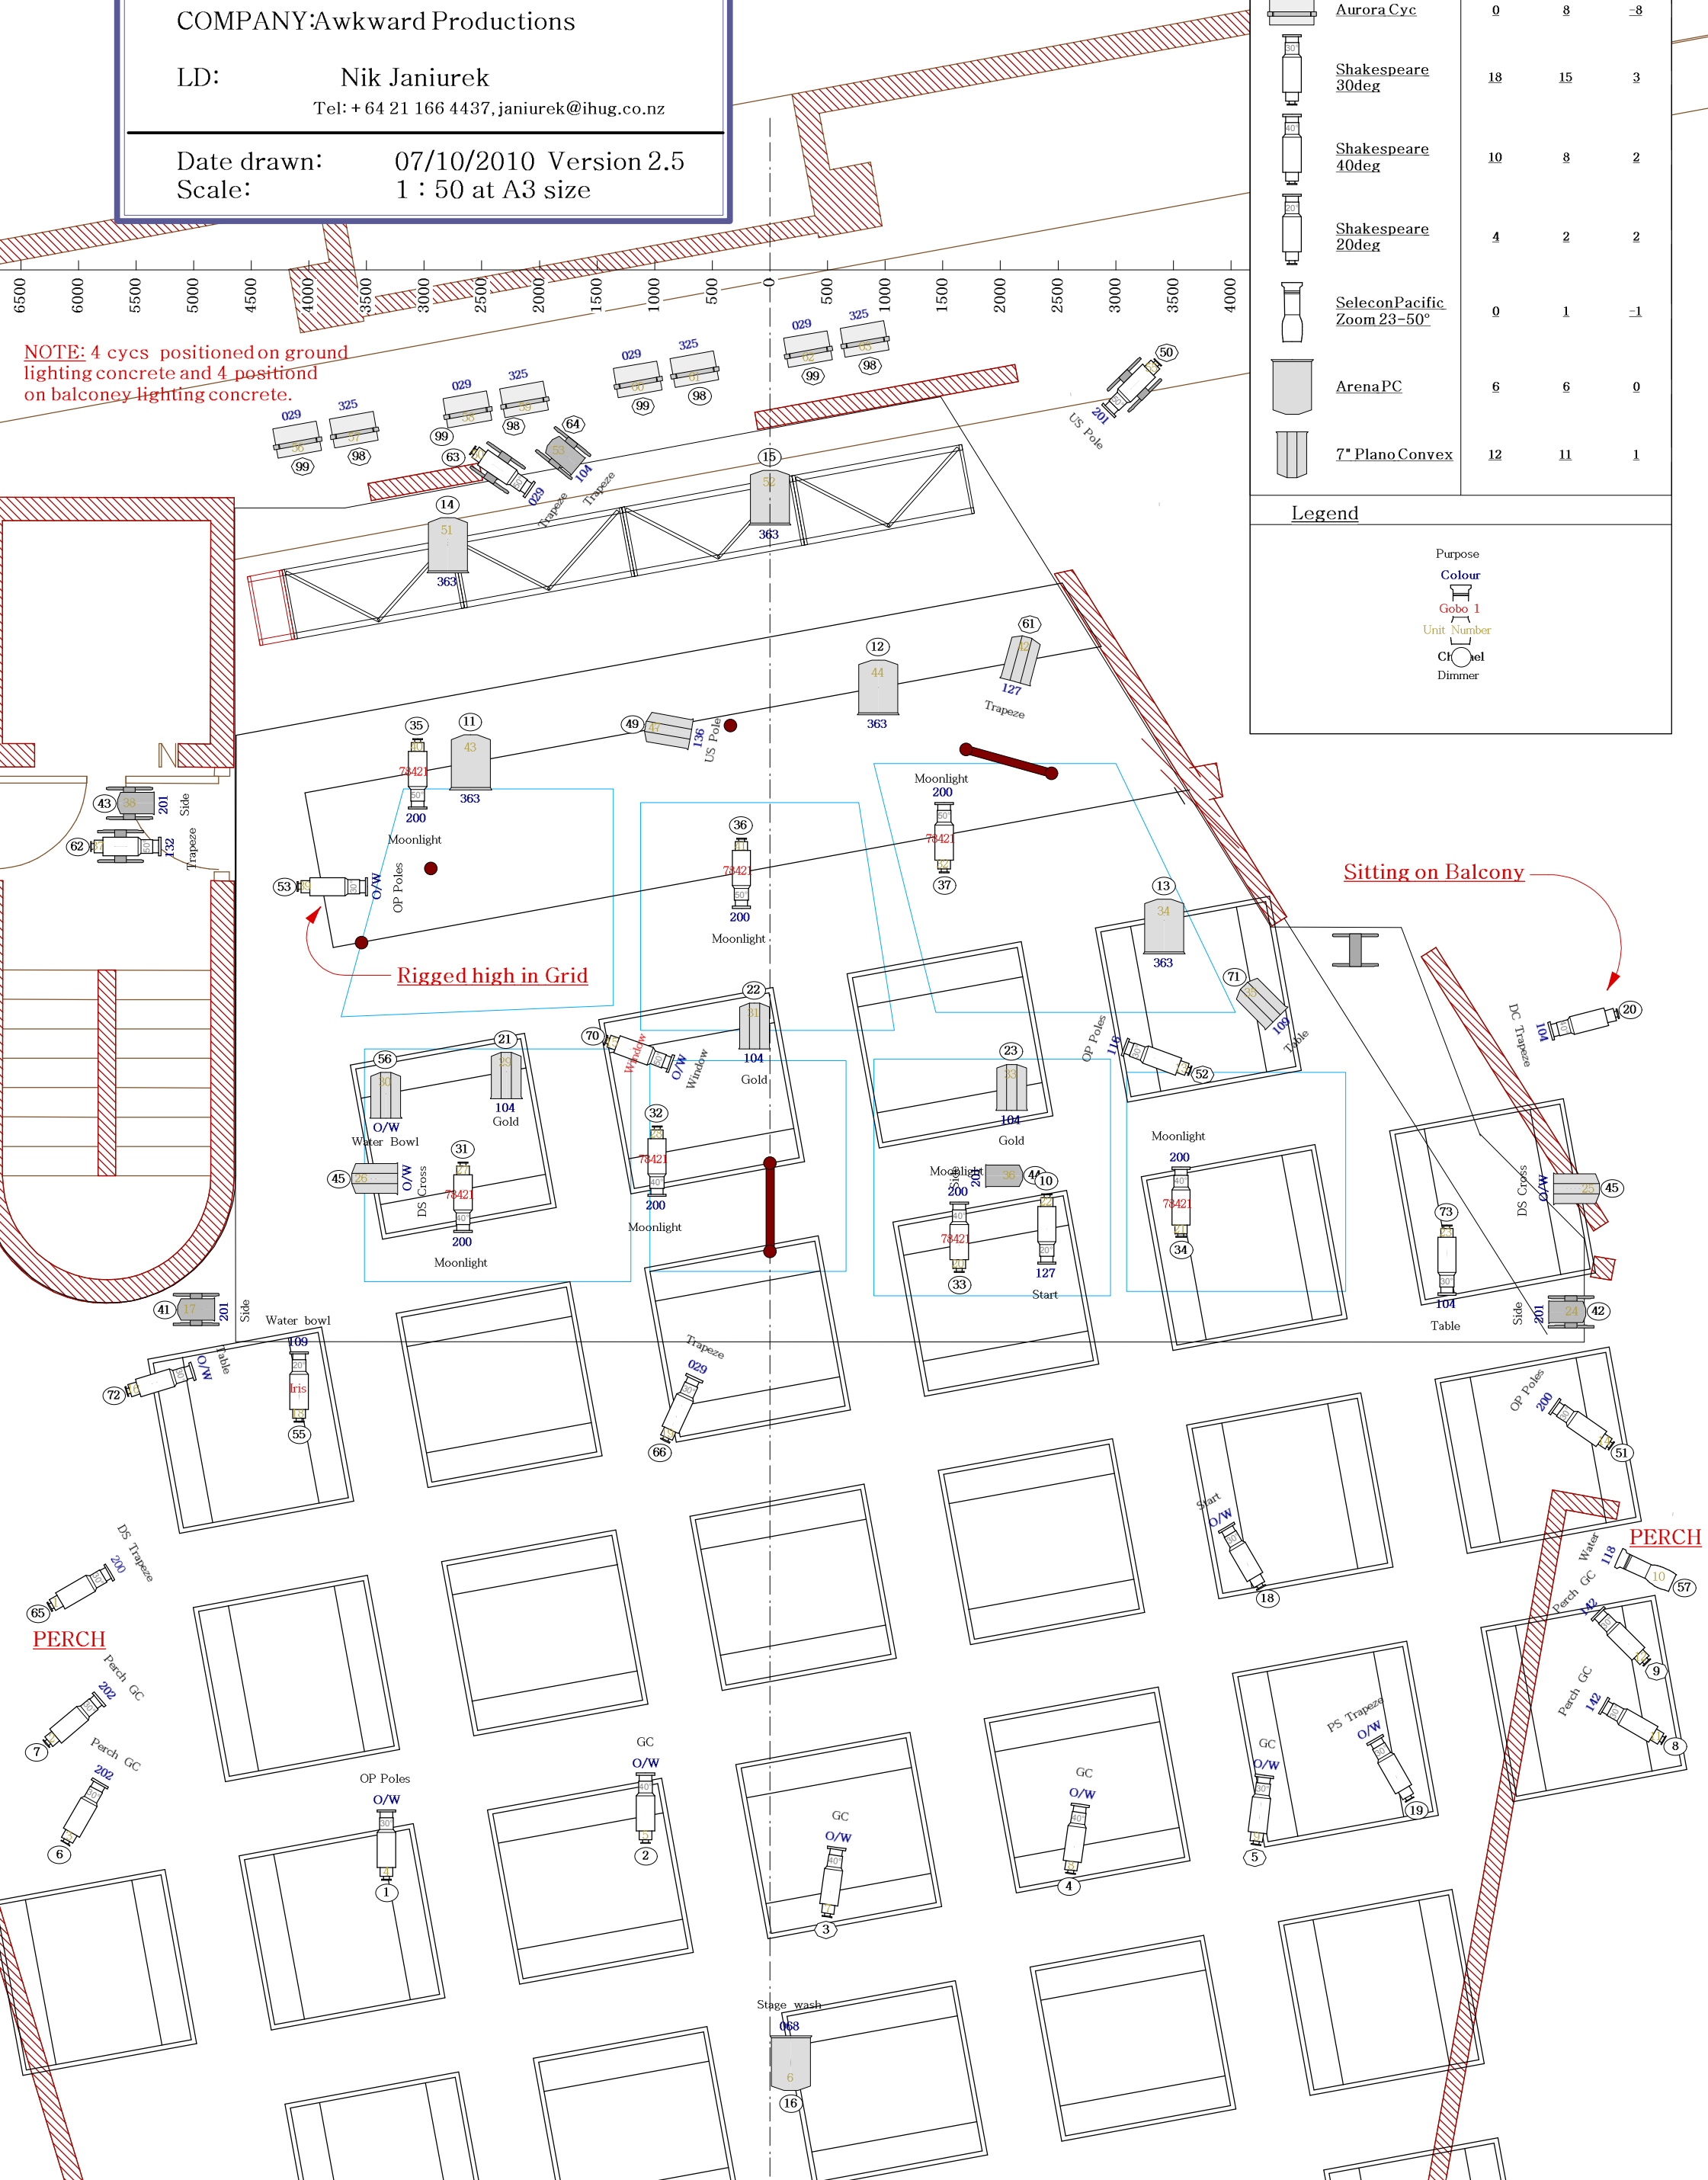

SHOW: Deadly
 VENUE: Downstage Theatre, Wellington
 DIRECTOR: Deborah Pope
 COMPANY: Awkward Productions
 LD: Nik Janiurek
 Tel: +64 21 166 4437, janiurek@ihug.co.nz

Date drawn: 07/10/2010 Version 2.5
 Scale: 1 : 50 at A3 size

Instruments	Num In Inventory	Used	Remaining
Shakespeare 50deg	12	7	5
SeleconAcclaim Plano Convex	0	5	-5
Aurora Cyc	0	8	-8
Shakespeare 30deg	18	15	3
Shakespeare 40deg	10	8	2
Shakespeare 20deg	4	2	2
SeleconPacific Zoom 23-50°	0	1	-1
Arena PC	6	6	0
7" Plano Convex	12	11	1

Legend

Purpose
 Colour
 Gobo 1
 Unit Number
 Chisel
 Dimmer

NOTE: 4 cycs positioned on ground lighting concrete and 4 positioned on balcony lighting concrete.

PERCH

PERCH