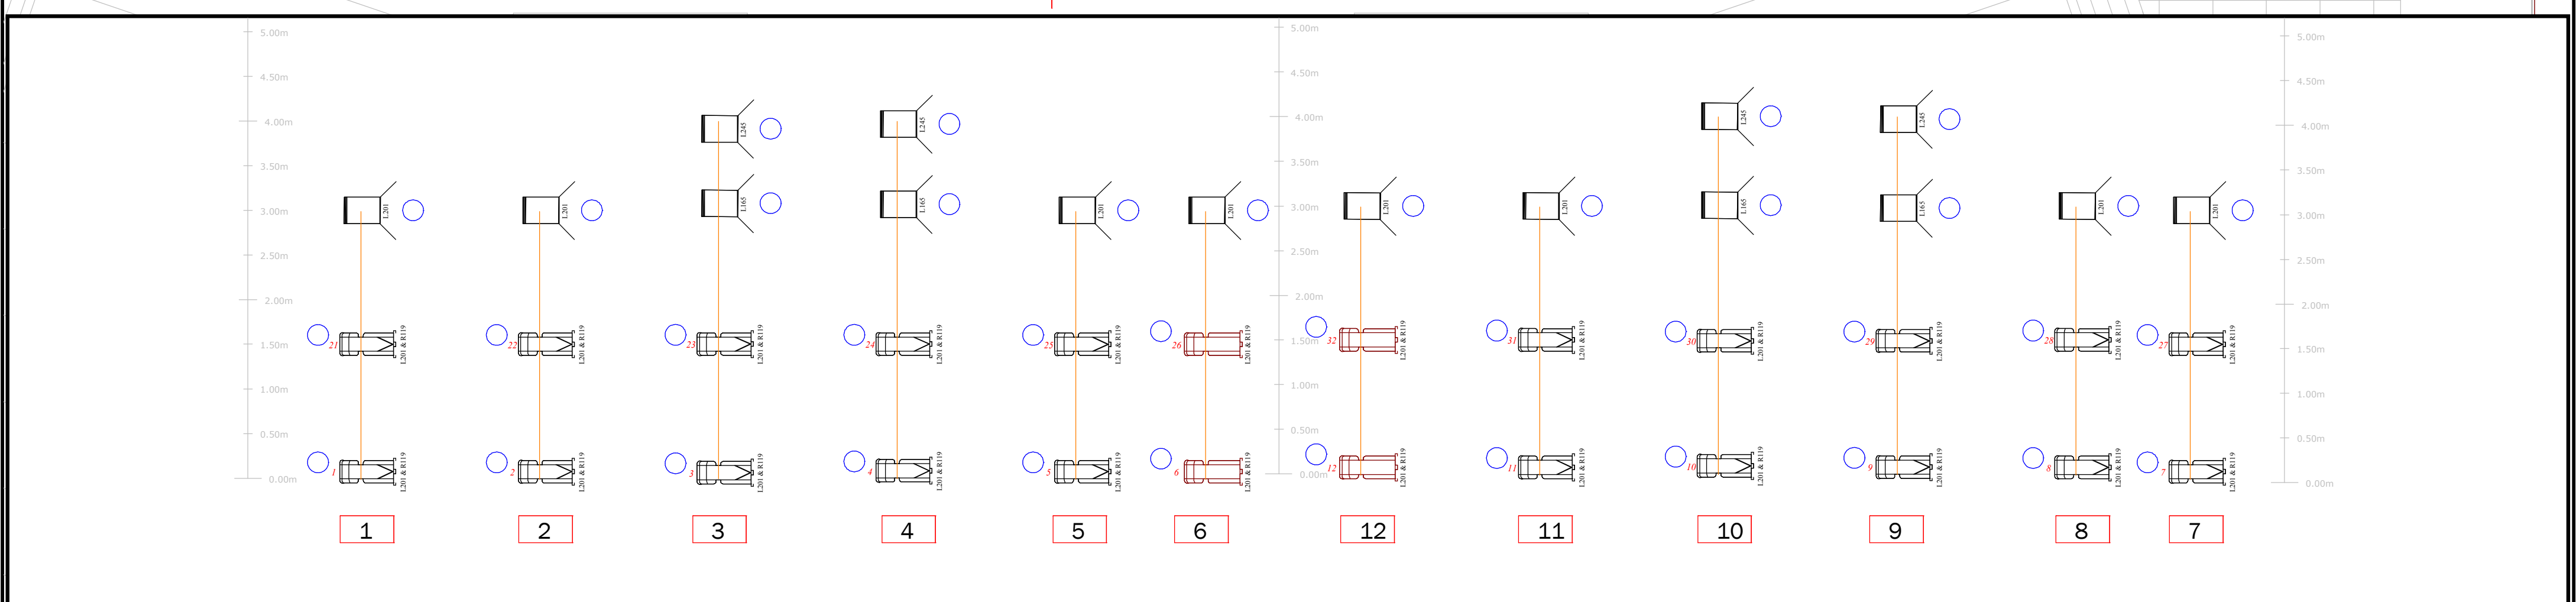

Kiss Inside
Sky Theatre

Cross Over

2 x 32amp
1 x 63amp

- Black Smoother with Split
- Back Cloth
- Lx 6
- Legs
- Lx 4
- Border
- Tree
- Lx 3
- Legs
- Luke Fly
- Lx 2
- Legs
- Border
- Lx 1

32amp

32amp

e 1

Scale 1:50 @ A1

Symbol	Name	Lamp	Count
	Pacific 23<-50° Zoom	GKV 240V	20
	Arena High Performance Fresnel	CP/91 230V	30
	Aurora Cyc 4 Way Linear	P2/12 230V	8
	PAR 64	CP/60 240V - VN5P	24
	1200 High Performance Fresnel	T/29 230V	20
	Pacific 12<-28° Zoom	GKV 240V	24