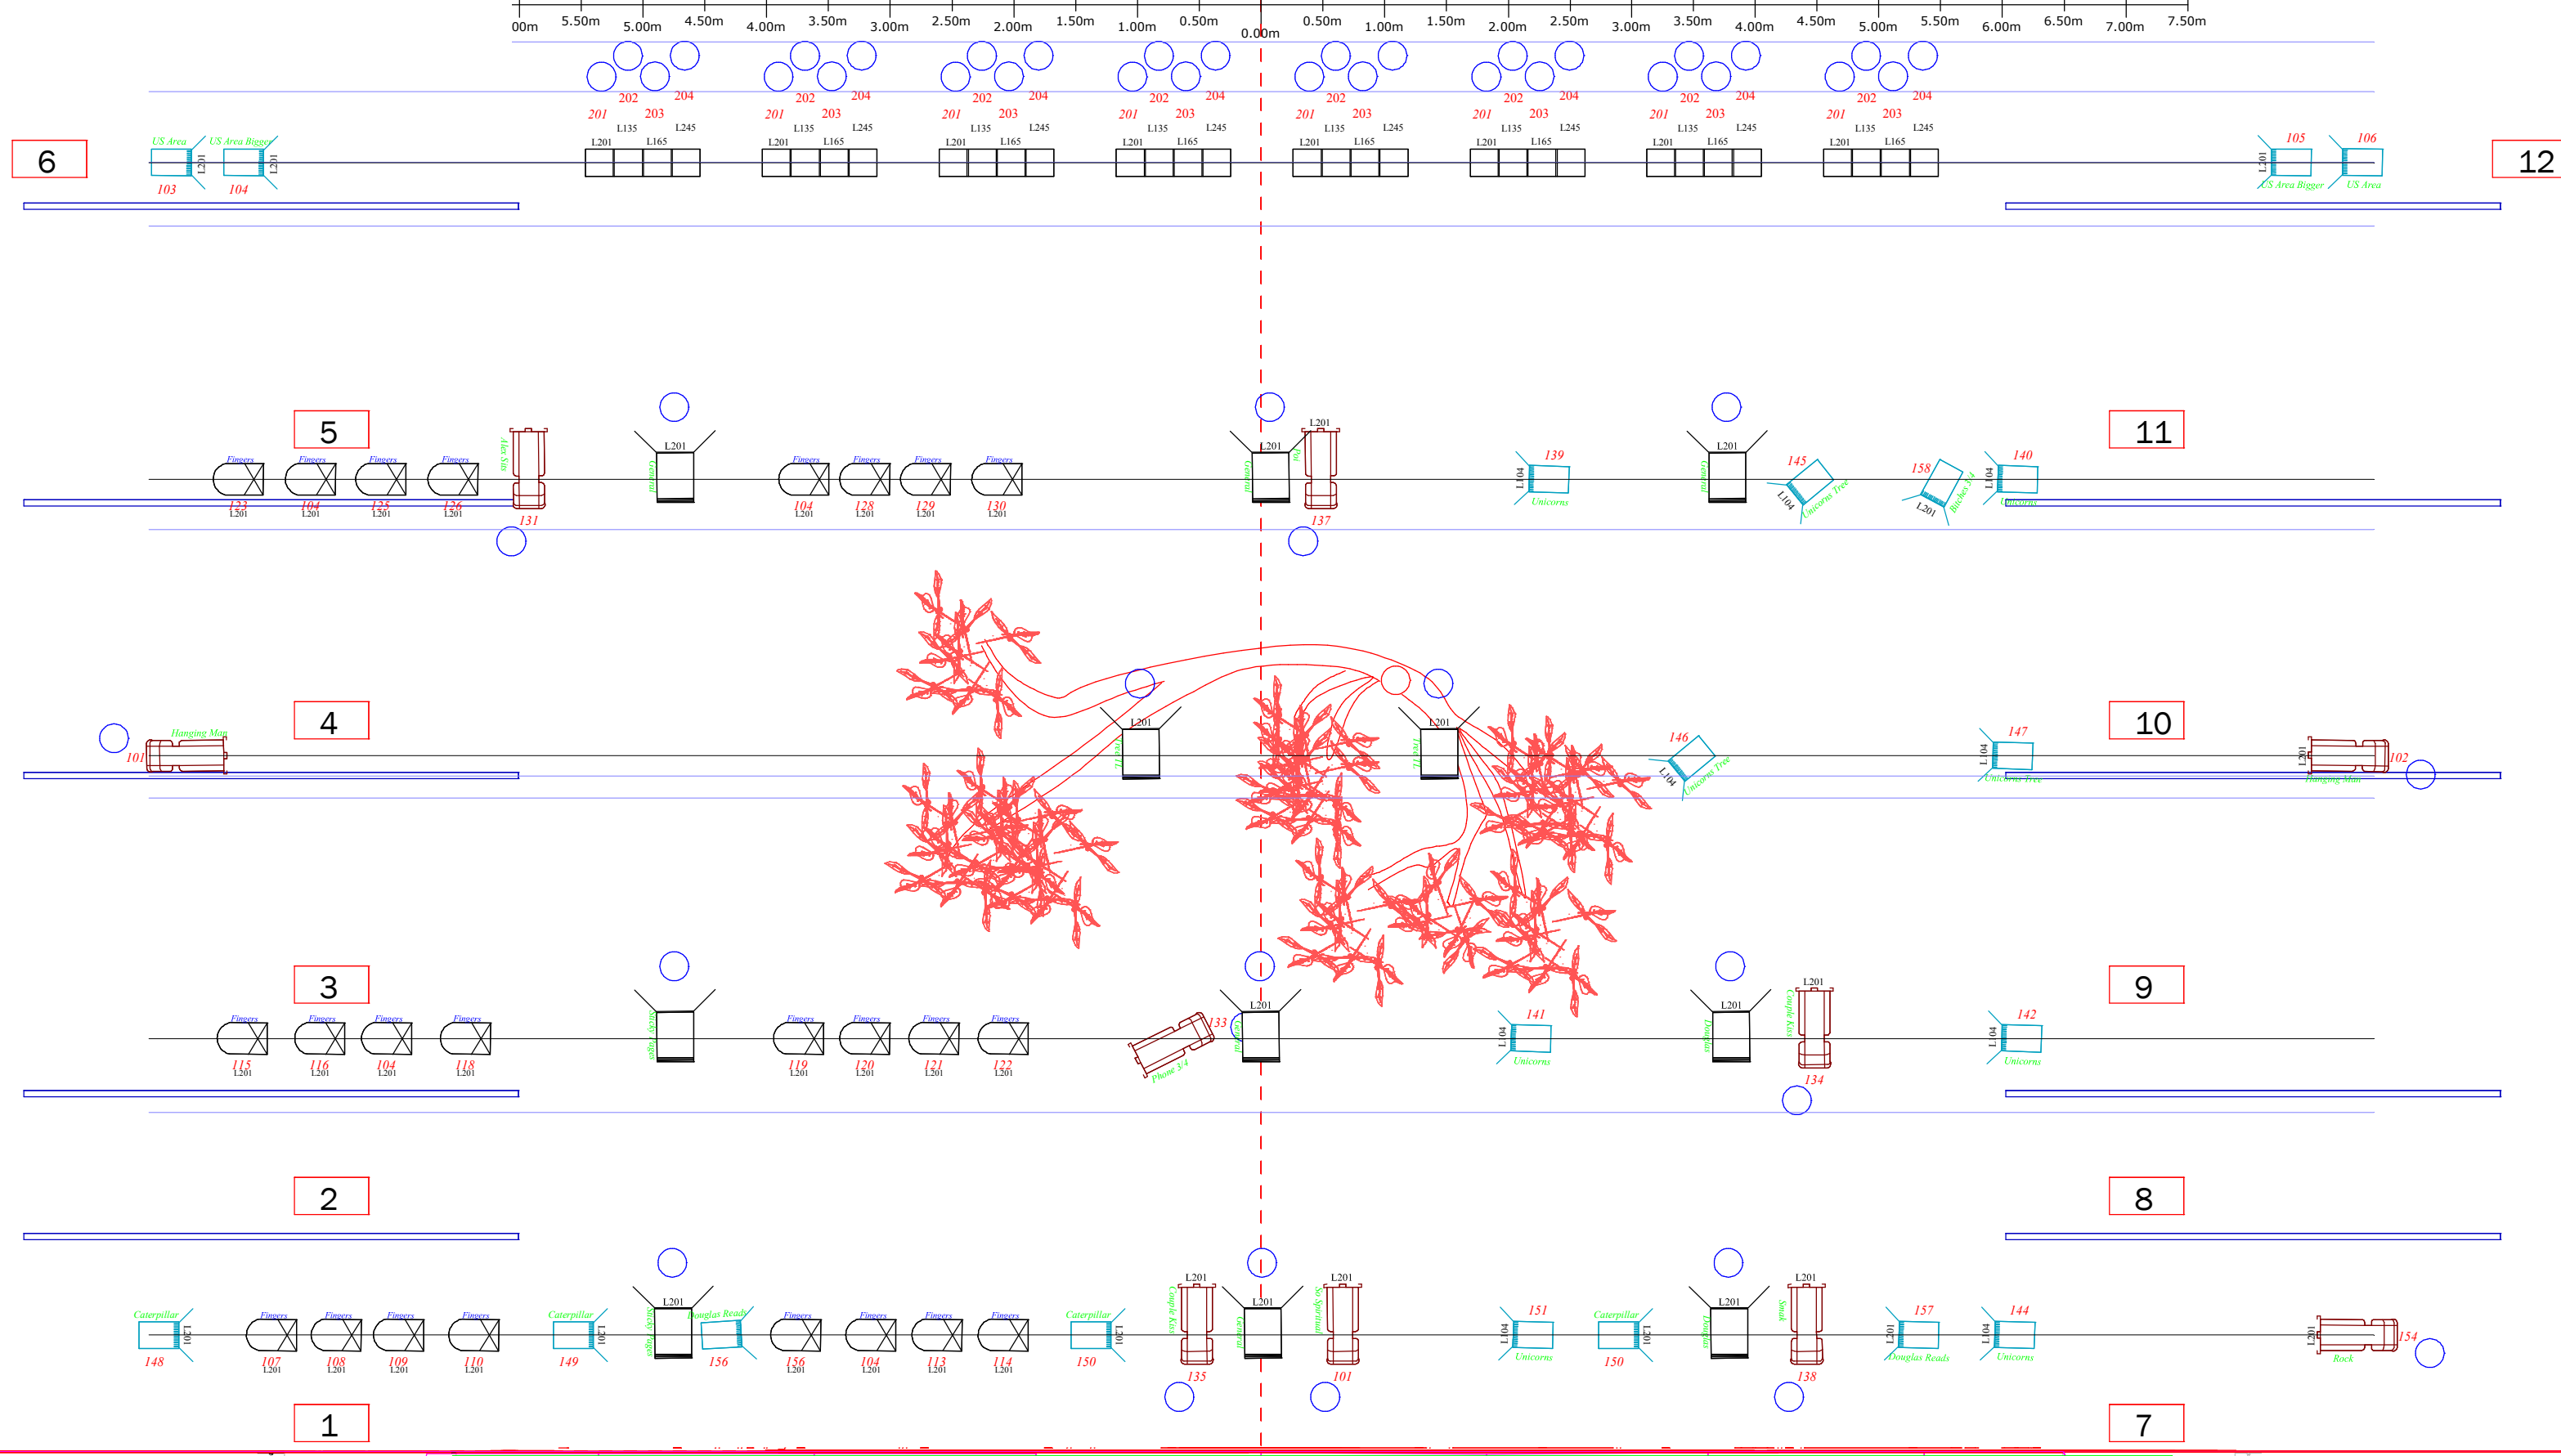

Kiss Inside
Sky Theatre

Cross Over

2 x 32amp
1 x 63amp

- Black Smoother with Split
- Back Cloth
- Lx 6
- Legs
- Lx 4
- Border
- Tree
- Lx 3
- Legs
- Luke Fly
- Lx 2
- Legs
- Border
- Lx 1

32amp

32amp

e 1

Scale 1:50 @ A1

Symbol	Name	Lamp	Count
	Pacific 23<-50° Zoom	GKV 240V	20
	Arena High Performance Fresnel	CP/91 230V	30
	Aurora Cyc 4 Way Linear	P2/12 230V	8
	PAR 64	CP/60 240V - VN5P	24
	1200 High Performance Fresnel	T/29 230V	20
	Pacific 12<-28° Zoom	GKV 240V	24