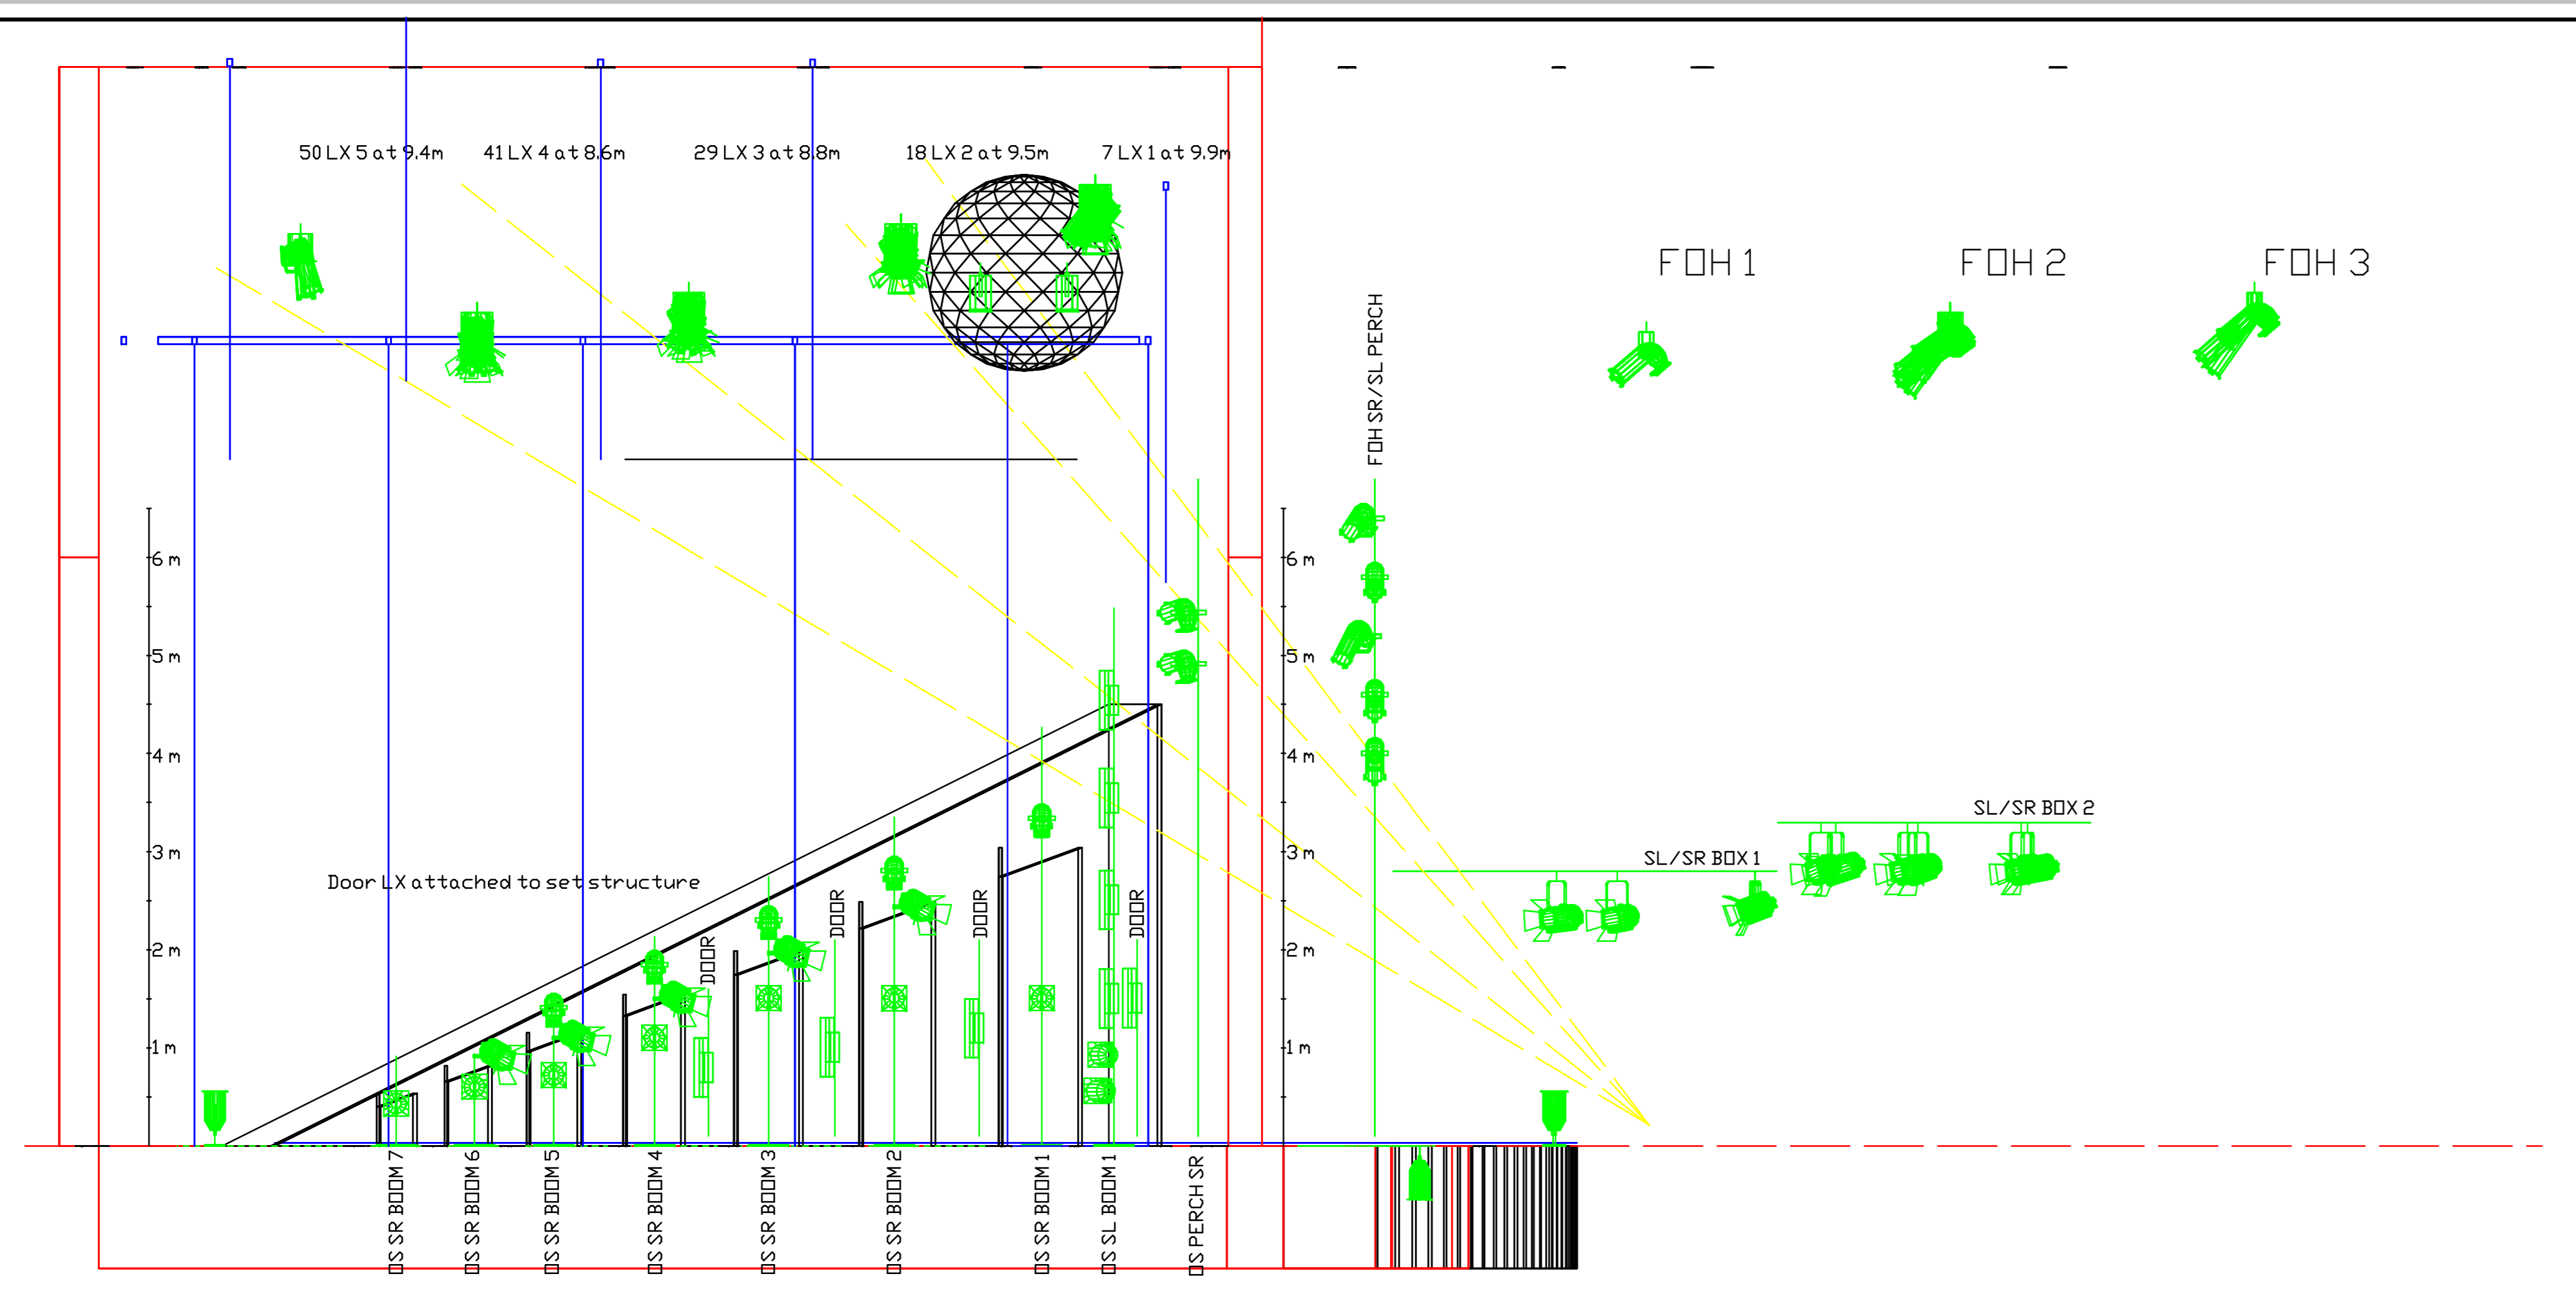

Plan Scale 1:50

Symbol	Name	Wattage	Count	Notes
	Pacific 5.5<>13° Zoom	1200	10	80V Fixtures listed in paperwo
	Pacific 12<>28° Zoom	1200	20	
	Pacific 14<>35° Zoom	1200	30	80V Fixtures listed in paperwo
	Pacific 23<>50° Zoom	1200	7	80V Fixtures listed in paperwo
	Sel Rama 150 PC	1200	20	
	Sel Rama 150 Fresnel	1200	18	
	Martin Rush Par 2	120	20	
	Par 64 CP 61	1000	18	
	Par 64 CP60	1000	6	
	Showline SL 620	200	8	
	Atomic 3000		1	
	650 W PC	650	2	
	Selecon Arena PC	2000	7	

Section Scale 1:50

Peer Gynt [recycled]	
Lighting Design:	Bryan Caldwell
Director:	Colin McColl
Set Designer:	John Parker
Costume Designer:	Nic Smillie
AV Design:	Simon Barker
Sound Design:	Eden Mulholland
Venue:	ASB Waterfront Theatre, Auckland NZ
Zero Date:	
Printed:	2/25/2017 16:18
Printed By:	Bryan Caldwell
File:	Peer Gynt LX Plan v1