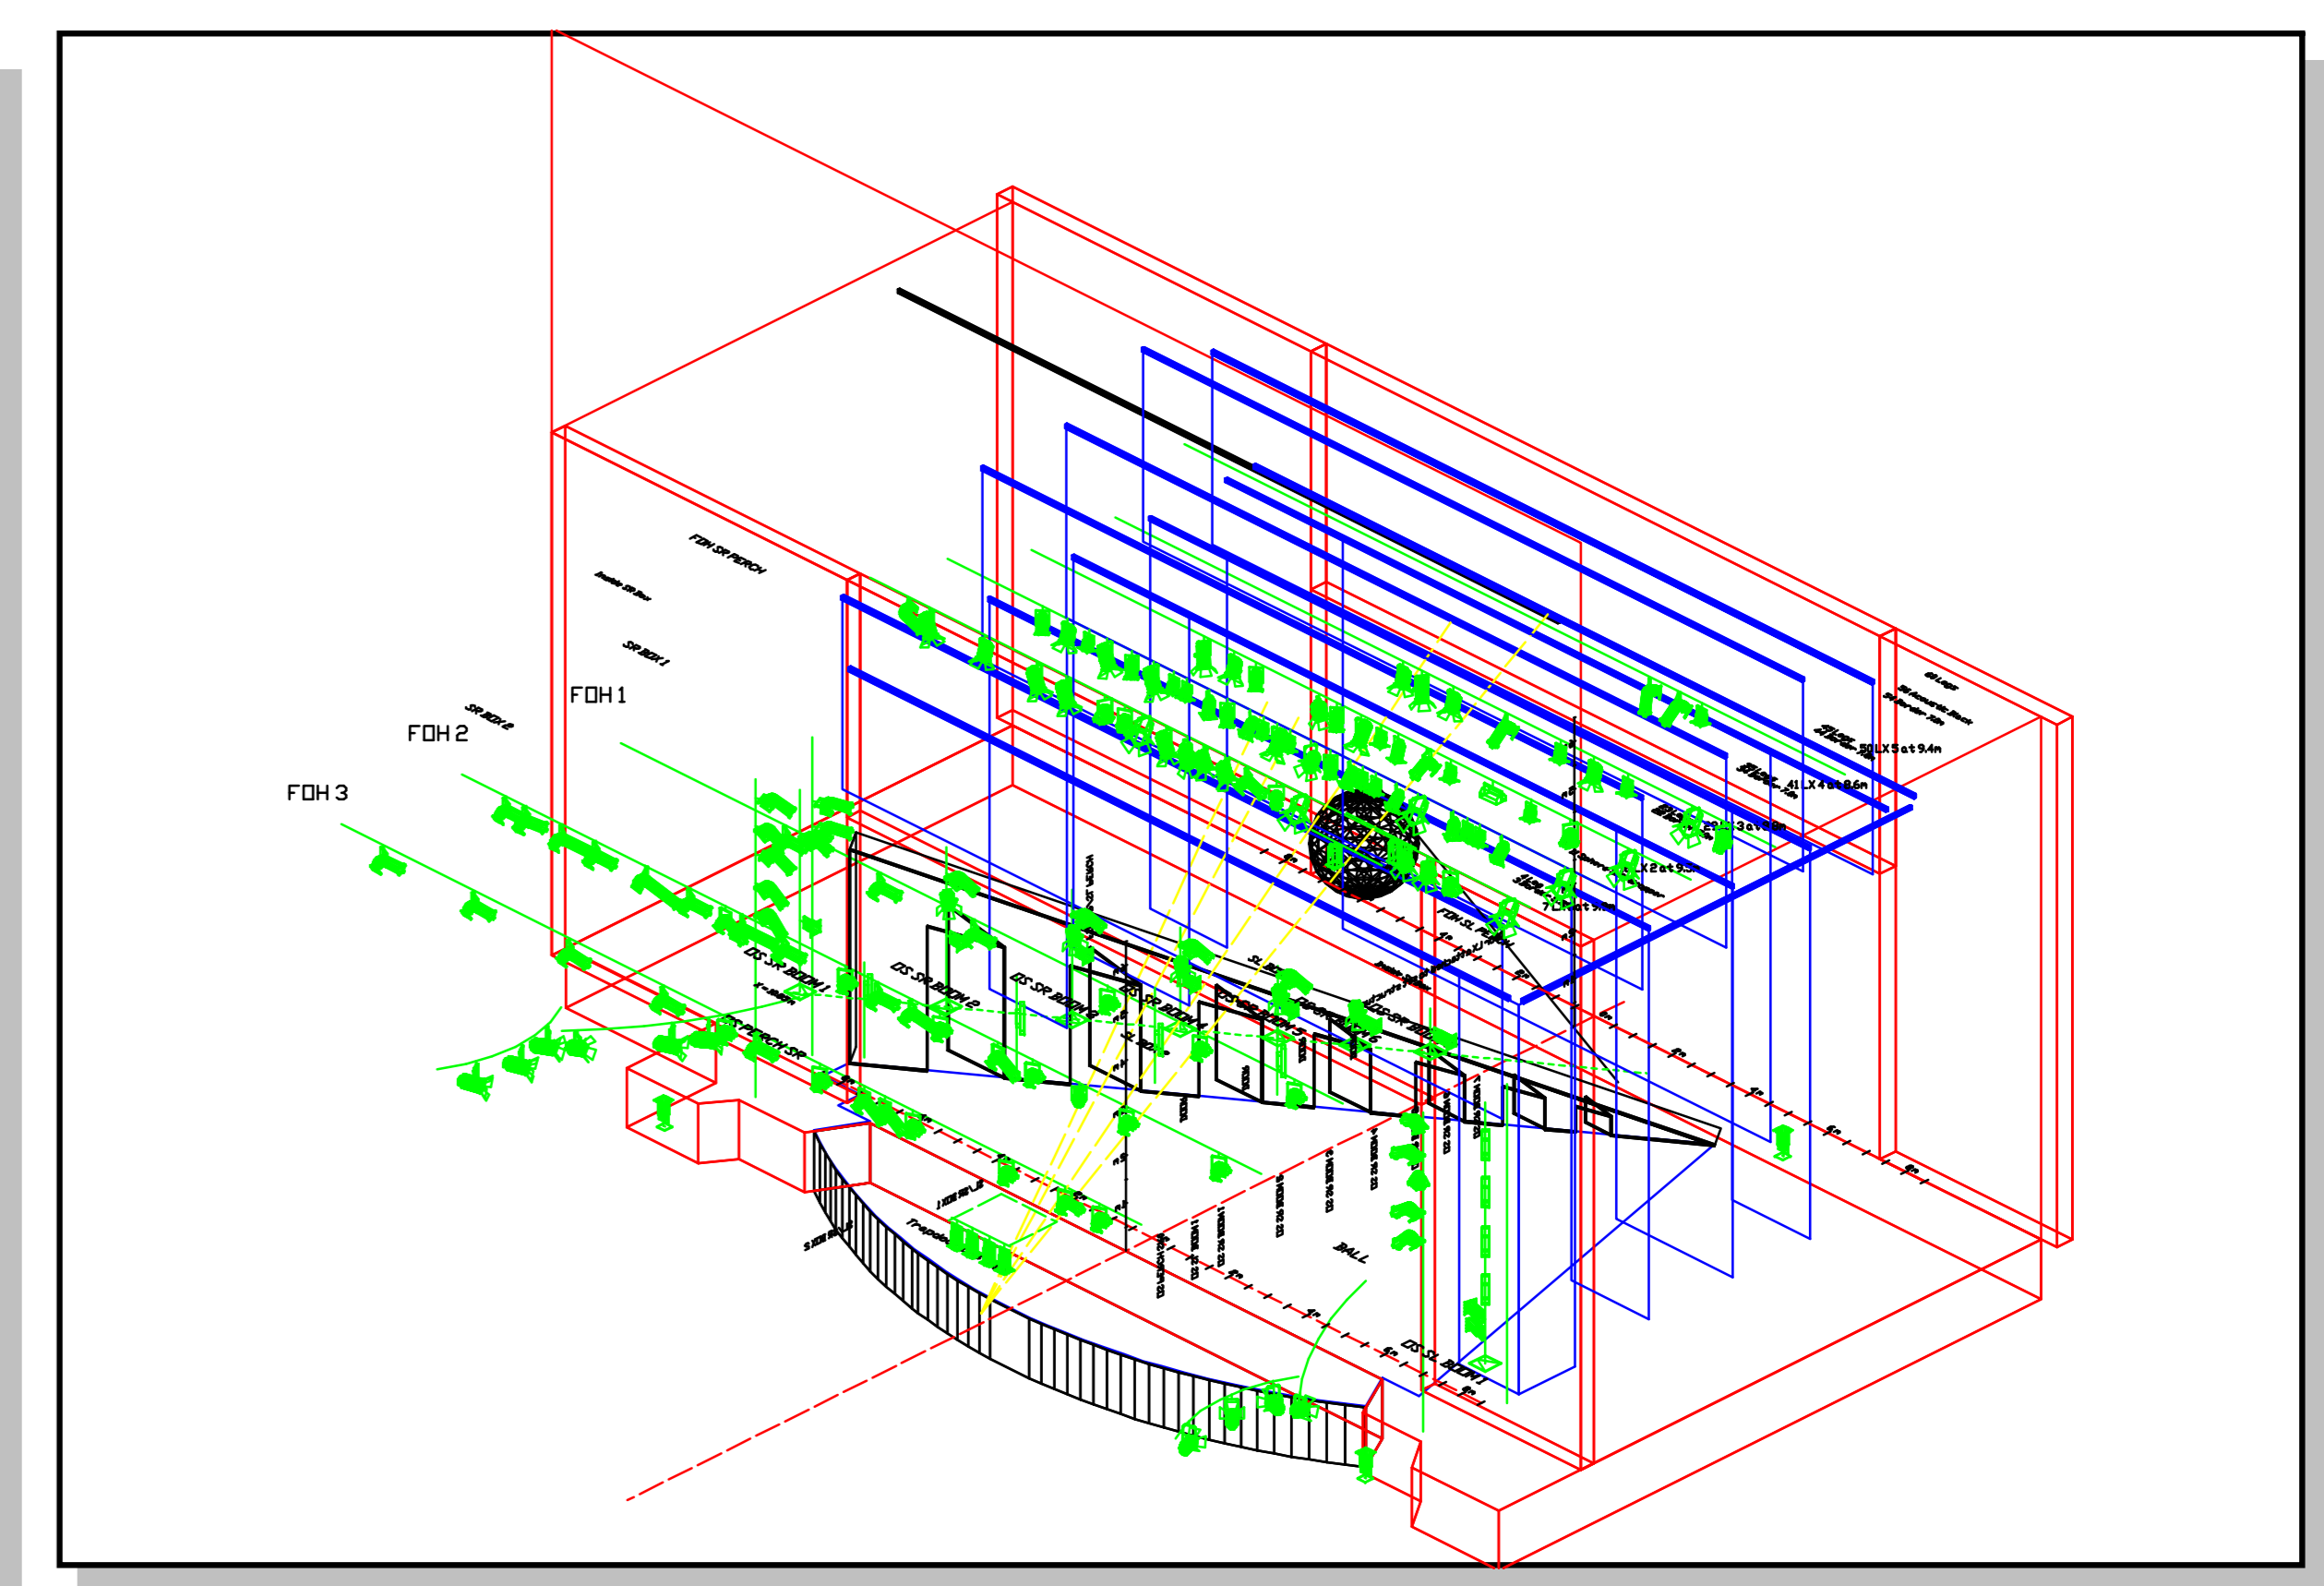

Plan Scale 1:50

Symbol	Name	Wattage	Count	Notes
	Pacific 5.5<>13° Zoom	1200	10	80V Fixtures listed in paperwo
	Pacific 12<>28° Zoom	1200	20	
	Pacific 14<>35° Zoom	1200	30	80V Fixtures listed in paperwo
	Pacific 23<>50° Zoom	1200	7	80V Fixtures listed in paperwo
	Sel Rama 150 PC	1200	20	
	Sel Rama 150 Fresnel	1200	18	
	Martin Rush Par 2	120	20	
	Par 64 CP 61	1000	18	
	Par 64 CP60	1000	6	
	Showline SL 620	200	8	
	Atomic 3000		1	
	650 W PC	650	2	
	Selecon Arena PC	2000	7	

Section Scale 1:50

Peer Gynt [recycled]	
Lighting Design:	Bryan Caldwell
Director:	Colin McColl
Set Designer:	John Parker
Costume Designer:	Nic Smillie
AV Design:	Simon Barker
Sound Design:	Eden Mulholland
Venue:	ASB Waterfront Theatre, Auckland NZ
Zero Date:	
Printed:	2/25/2017 16:18
Printed By:	Bryan Caldwell
File:	Peer Gynt LX Plan v1